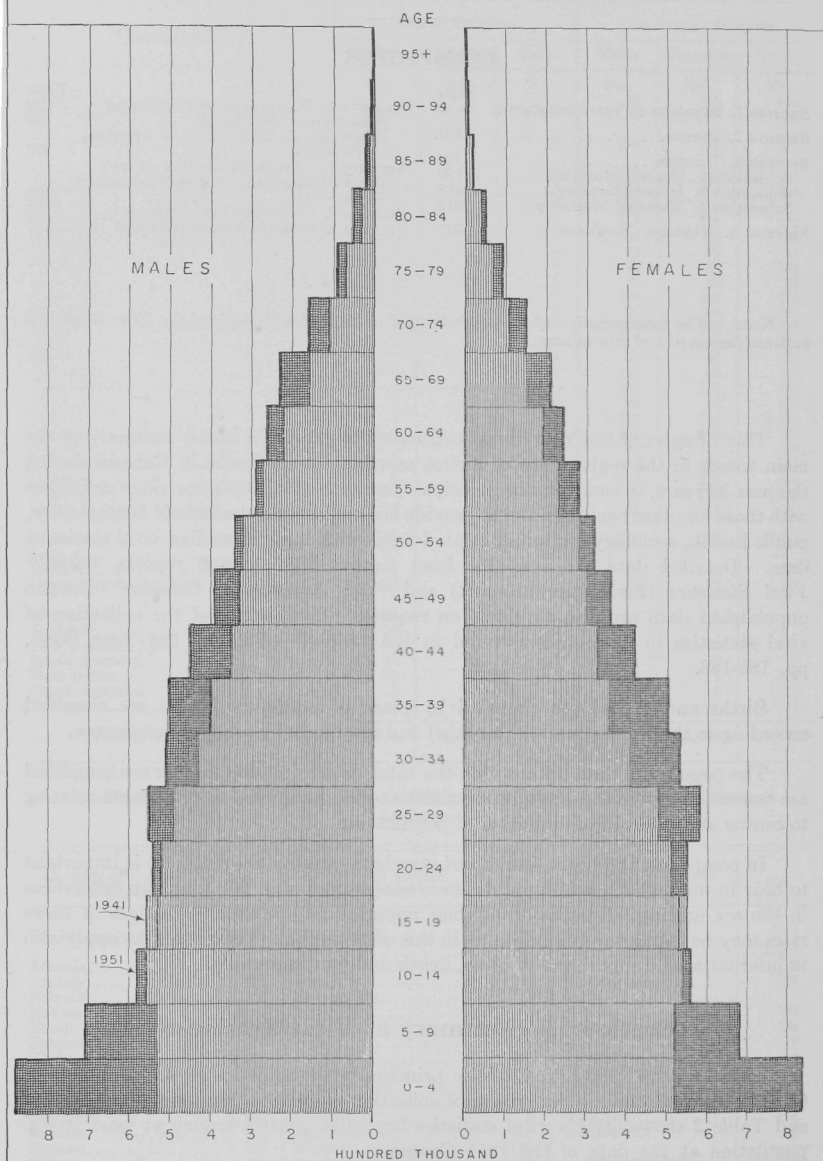

POPULATION OF CANADA BY SEX AND FIVE-YEAR AGE GROUPS

This Chart shows the age-sex distribution of the population at the 1941 and 1951 Censuses, as an illustration of how that distribution may change within a short period of time. Such changes can have a very significant effect on vital statistics rates.